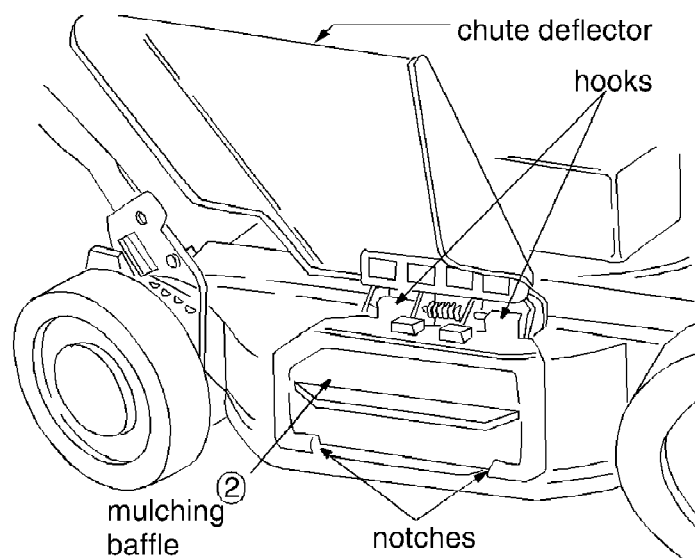

190-114-000 (1997)
20"/22" Mulching Kit

190-114-000 (1997)
20"/22" Mulching Kit

Page 2 of 2

Ref #	Part Number	Qty	S/P/F	Description
1	742-0740	1	S	20" Mulching blade (190-114-000)
1	742-0742	1	S	22" Mulching blade (190-115-000)
2	731-1386A	1	S	Mulching baffle
3	748-0376B	1	S	Star blade adapter
4	736-0524A	1	S	Blade bell support
5	710-1044	1	/P	Center Bolt