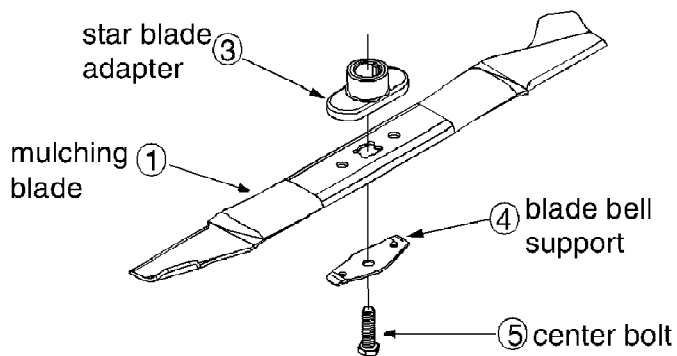

190-114-000 (1997)
20"/22" Mulching Kit

190-114-000 (1997)
20"/22" Mulching Kit

Page 2 of 2

Ref #	Part Number	Qty	S/P/F	Description
1	742-0740	1	S	20" Mulching blade (190-114-000)
1	742-0742	1	S	22" Mulching blade (190-115-000)
2	731-1386A	1	S	Mulching baffle
3	748-0376B	1	S	Star blade adapter
4	736-0524A	1	S	Blade bell support
5	710-1044	1	/P	Center Bolt